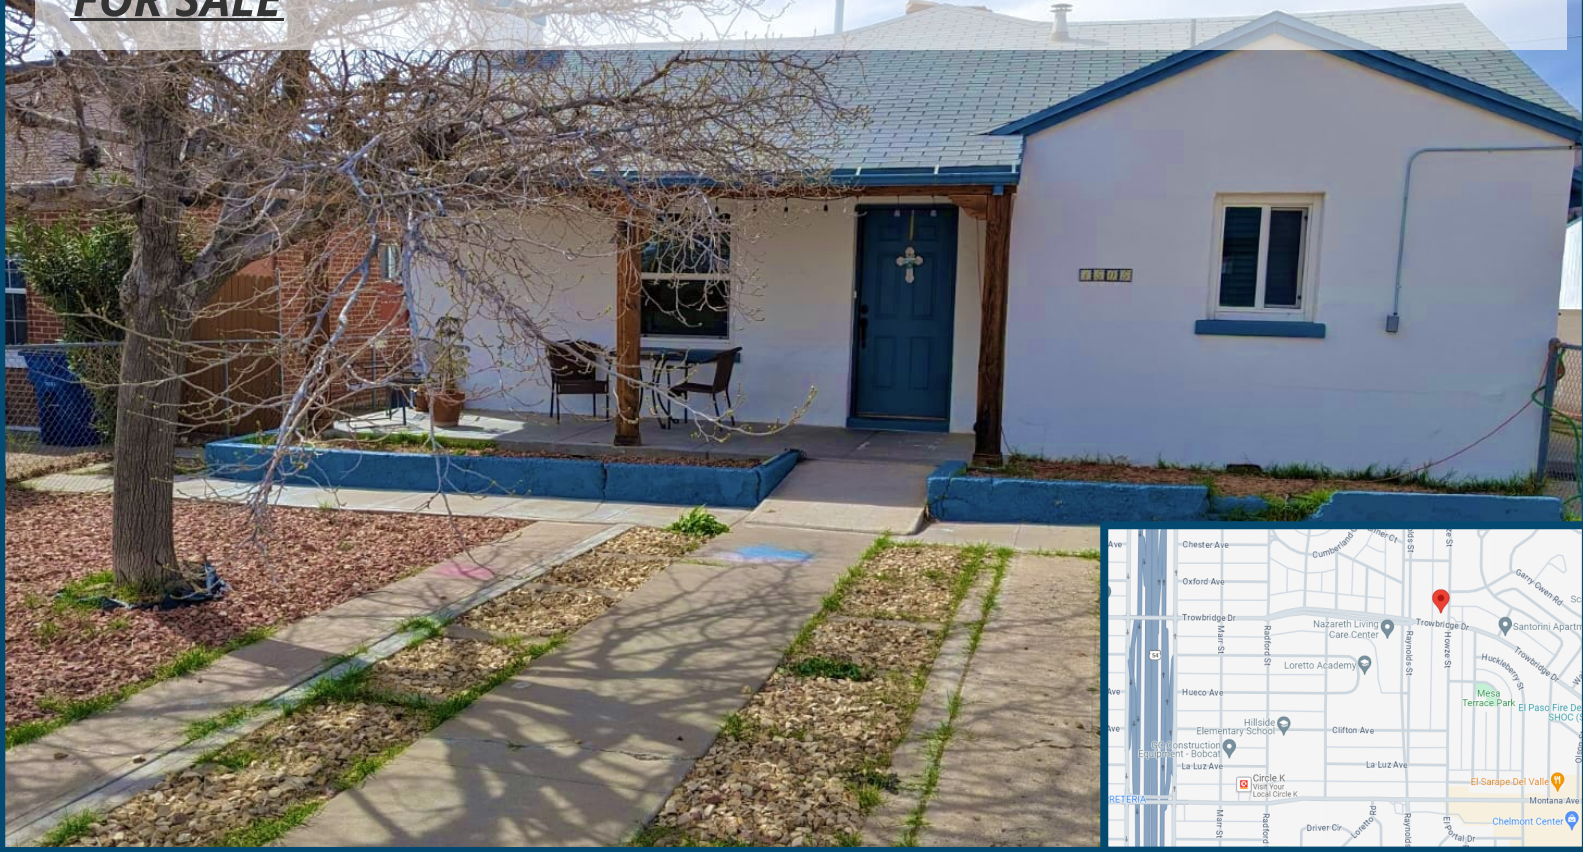

1505 HOWZE

FOR SALE

SALES PRICE: \$210,000

Beautifully remodeled southwestern style home in the Loretto area on Howze street just off of Trowbridge. This property has been updated with new heating, plumbing, electrical and cooling. This property can be purchased as a residential home or income property. There is currently a tenant on a month-to-month.

Highlights

- Building Size - 1,200 sq ft
- 2 Bed, 1 Bath
- Lot Size: 6,500 sq ft

Roland Correa
Commercial Broker
(915) 328-9992
roland@rcproperties-elp.com
www.rcproperties-elp.com

RC Properties · www.rcproperties-elp.com